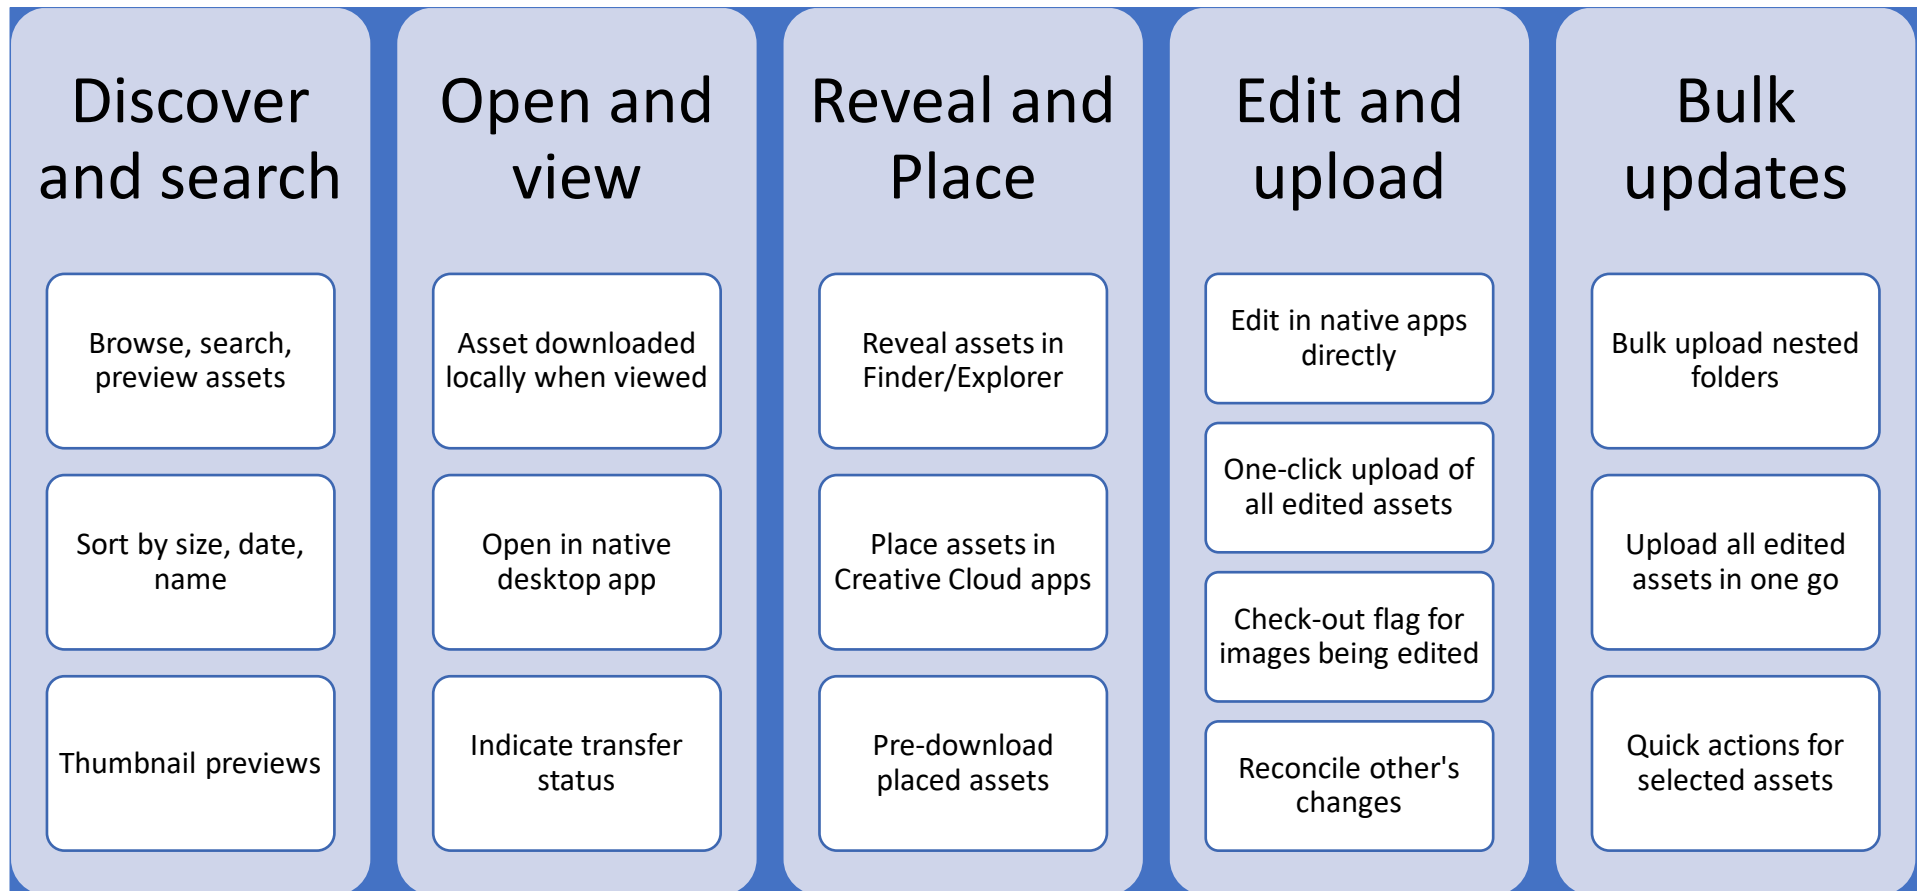

# AEM desktop app use cases and workflows

For more info, see <https://adobe.ly/2ZbWAXp> or scan